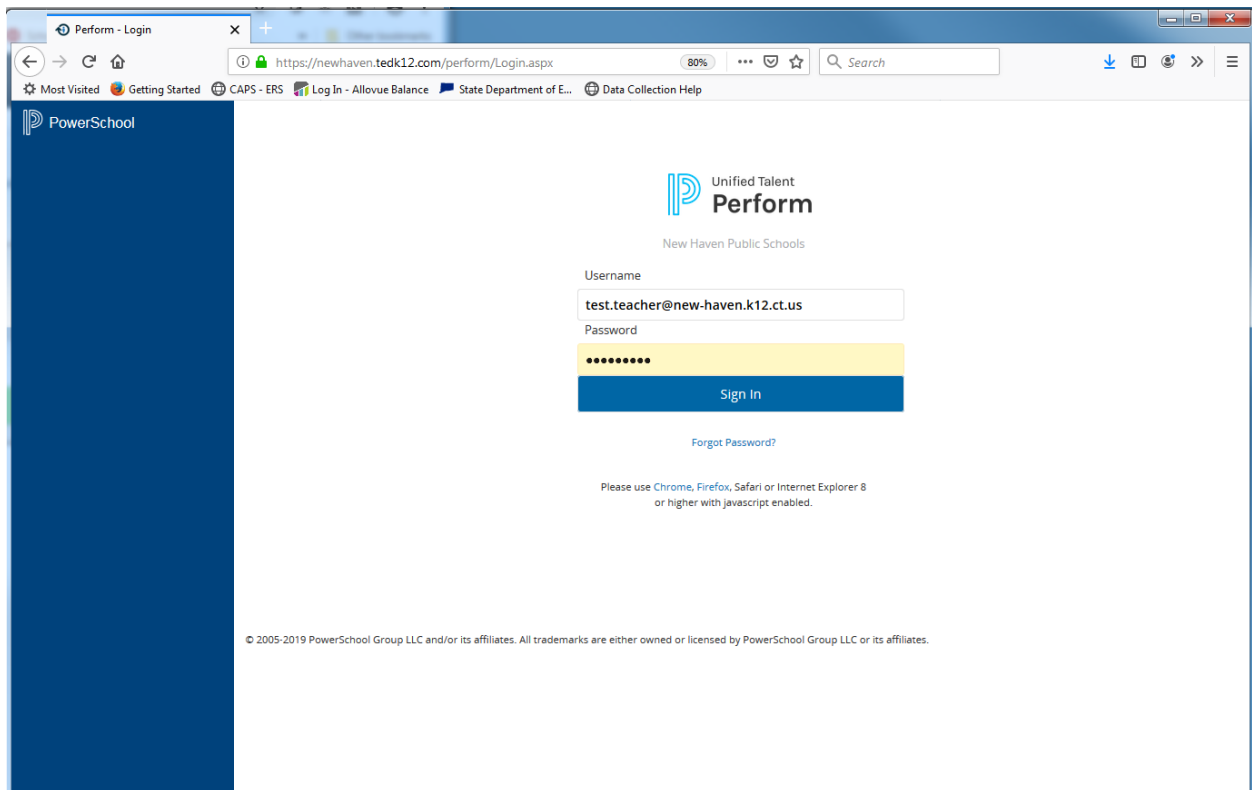

Welcome to PowerSchool Unified Talent Perform (formerly TalentEd)

How to Log-In

Go to the internet : <https://newhaven.tedk12.com/perform>

You should see this log-in screen:

Your username is your NHPS email address is usually first.last@new-haven.k12.ct.us.