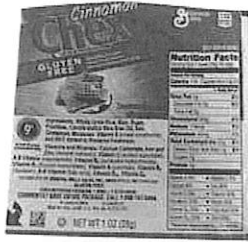

Nutrition Information:

Serving Size:	1 Bowl (28g)	
Amount Per Serving:	As Packaged	
Calories	120	
Calories From Fat	25	
	% Daily Value*	
Total Fat	3g	4%
Saturated Fat	0g	0%
Trans Fat	0g	
Cholesterol	0mg	0%
Sodium	170mg	7%
Potassium	40mg	1%
Total Carbohydrate	22g	8%
Dietary Fiber	1g	4%
Sugars	6g	
Protein	1g	
Vitamin A	8%	
Vitamin C	8%	
Calcium	8%	
Iron	40%	
Vitamin D	8%	
Thiamin	20%	
Riboflavin	20%	
Niacin	20%	
Vitamin B6	20%	
Folic Acid	45%	
Vitamin B12	20%	
Zinc	20%	

ALLERGENS:

Preparation Instructions:

Single-serve ready to eat dry cereal.

Package Information:

NET WEIGHT N/A
VOLUME: 1.777 CF
HEIGHT: 14 IN
LENGTH: 16.87 IN
WIDTH: 13 IN
CASE SIZE: 1.777 CF

Product Photos:

Cinnamon Chex Bowlpak

Case / box top

Case / box wide front side 1

Case / box bottom

Case / box wide front side 2

Case / box inside view

Case / box short side 1

Inner pack front side

Case / box short side 2

Inner pack back side

Inner pack top

Additional product photos

Inner pack bottom

* Nutritional information is subject to change. See product label to verify ingredients and allergens.