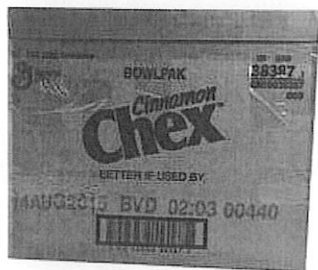

ALLERGENS:

Preparation Instructions:

Single-serve ready to eat dry cereal.

Package Information:

NET WEIGHT N/A
VOLUME: 1.777 CF
HEIGHT: 14 IN
LENGTH: 16.87 IN
WIDTH: 13 IN
CASE SIZE: 1.777 CF

Product Photos:

Cinnamon Chex Bowlpak

Case / box top

Case / box wide front side 1

Case / box bottom

Case / box wide front side 2

Case / box inside view

Case / box short side 1

Inner pack front side

Case / box short side 2

Inner pack back side

Inner pack top

Additional product photos

Inner pack bottom

* Nutritional information is subject to change. See product label to verify ingredients and allergens.