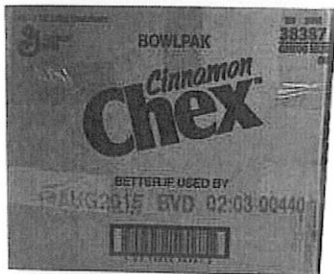

ALLERGENS:

Preparation Instructions:

Single-serve ready to eat dry cereal.

Package Information:

NET WEIGHT N/A
VOLUME: 1.777 CF
HEIGHT: 14 IN
LENGTH: 16.87 IN
WIDTH: 13 IN
CASE SIZE: 1.777 CF

Product Photos:

Cinnamon Chex Bowlpak

Case / box top

Case / box wide front side 1

Case / box bottom

Case / box wide front side 2

Case / box inside view

Case / box short side 1

Inner pack front side

Case / box short side 2

Inner pack back side

Inner pack top

Additional product photos

Inner pack bottom

* Nutritional information is subject to change. See product label to verify ingredients and allergens.