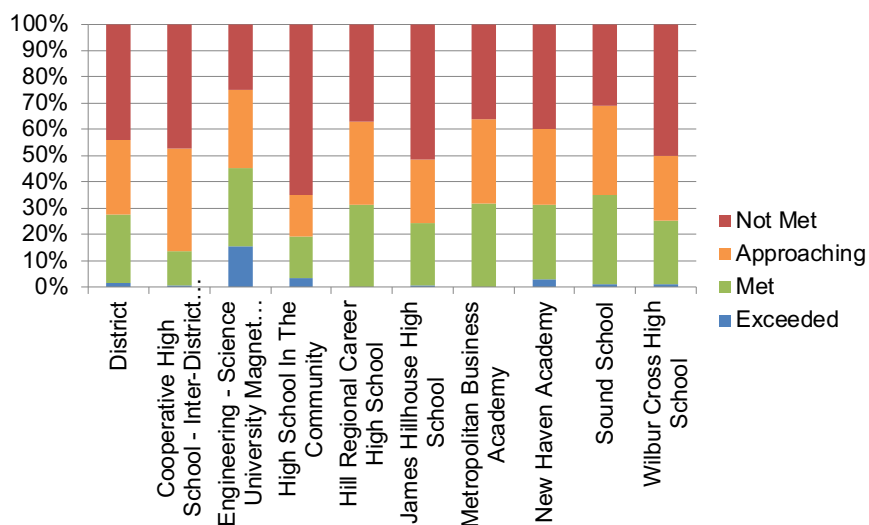

SBA Grade Level Trends

ELA – Rough Cohort

Math – Rough Cohort

SBA Growth by Year

2018-19 Smarter Balanced Growth by Grade

CT SAT School Day - ELA

CT SAT School Day - Math

CT School Day SAT Trends