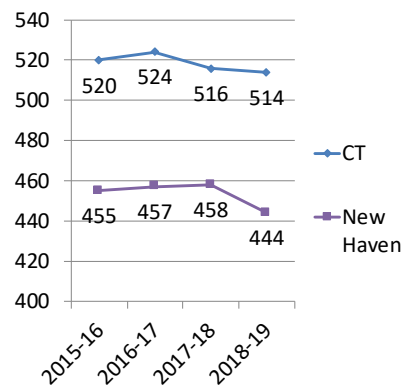

CT School Day SAT Trends

ELA – Average Score