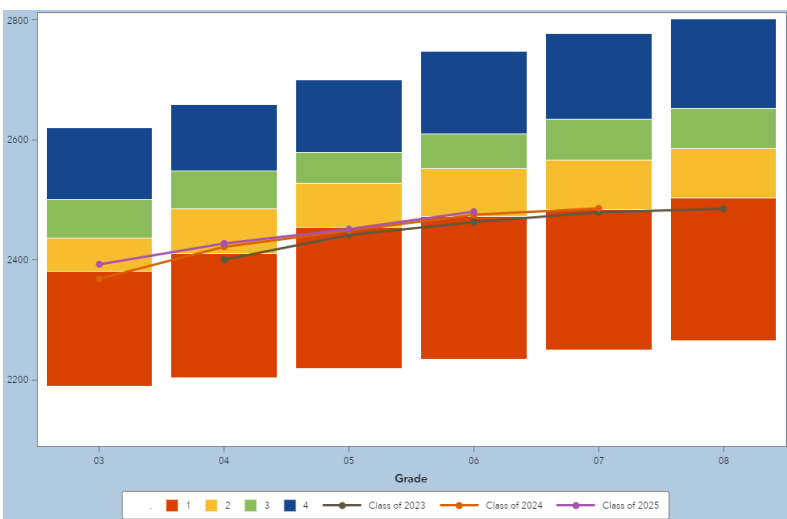

ELA – Closing the Gap

Subject	Percentage Level 3 or 4 (Met or Exceeded)%					Change 2016 to 2019
	2015-16	2016-17	2017-18	2018-19		
State of CT	55.6	54.2	55.3	55.7	0.1	
New Haven School District	32.1	31.4	33.5	34.4	2.3	
Gap	23.5	22.8	21.8	21.3	2.2	

SBA Grade Level Trends

ELA – Rough Cohort

Math – Rough Cohort

SBA Growth by Year

2018-19 Smarter Balanced Growth by Grade

CT SAT School Day - ELA

CT SAT School Day - Math

CT School Day SAT Trends