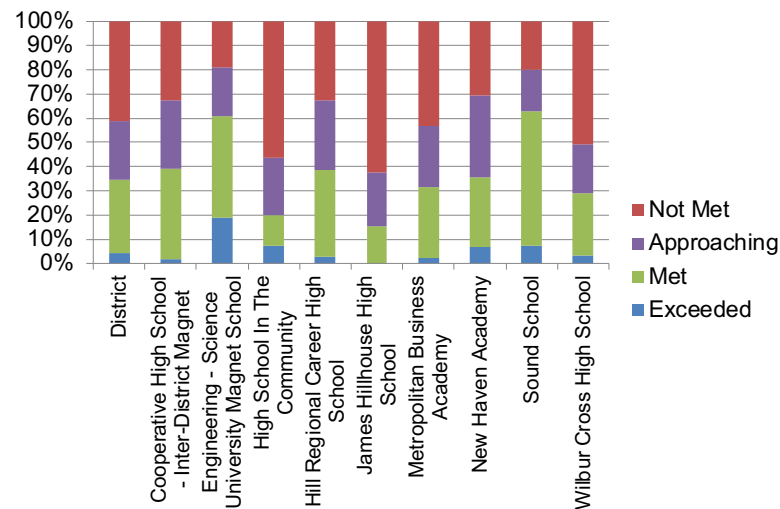

SBA Grade Level Trends

ELA – Rough Cohort

Math – Rough Cohort

SBA Growth by Year

2018-19 Smarter Balanced Growth by Grade

CT SAT School Day - ELA

CT SAT School Day - Math

CT School Day SAT Trends