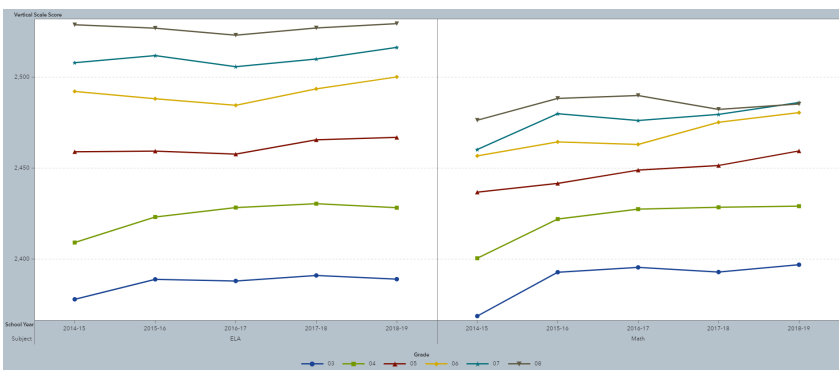

SBA Grade Level Trends