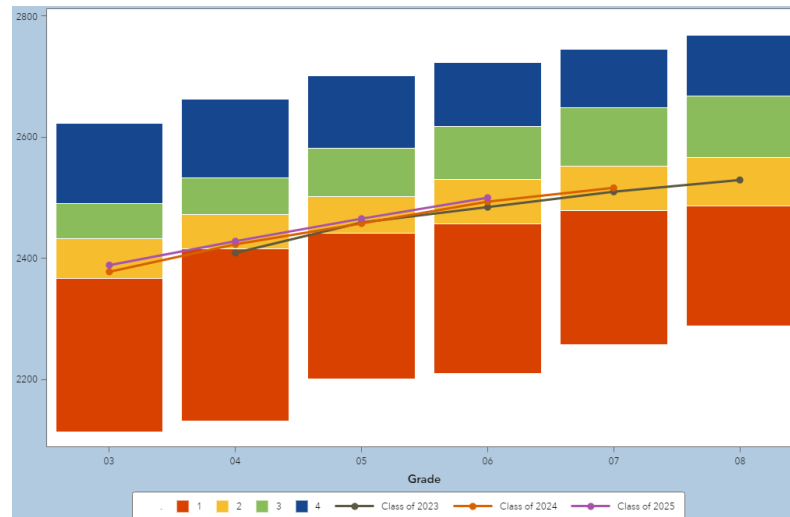

ELA – Rough Cohort