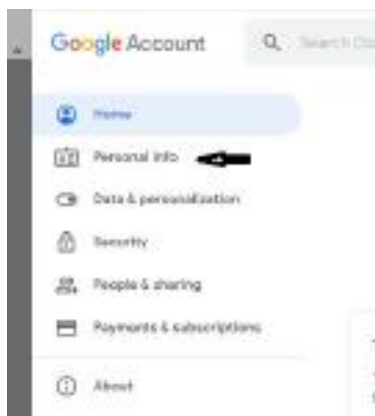

Changing your Google Password

1. Log into your google email.

← Password

Choose a strong password and don't reuse it for other accounts. Learn more

Deleting your password will sign you out of all your devices, including your phone. You will also need to re-enter your password on all your devices.