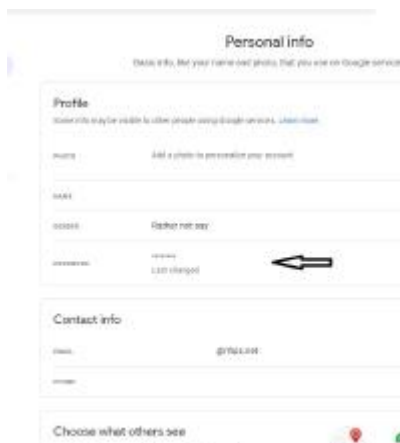

Changing your Google Password

1. Log into your google email.

← Password

Choose a strong password and don't reuse it for other accounts. Learn more

Deleting your password will sign you out of all your devices, including your phone. You will also need to re-enter your password on all your devices.